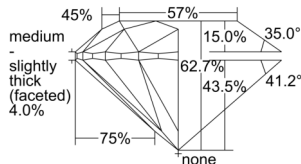

GIA®

FACSIMILE

GIA REPORT 7508151428

Verify this report at GIA.edu

GIA NATURAL DIAMOND DOSSIER®

August 08, 2024
GIA Report Number 7508151428
Shape and Cutting Style ..... Round Brilliant
Measurements ..... 5.36 - 5.38 x 3.37 mm

GRADING RESULTS

Carat Weight ..... 0.60 carat
Color Grade I
Clarity Grade VVS2
Cut Grade ..... Excellent

ADDITIONAL GRADING INFORMATION

Polish ..... Excellent
Symmetry ..... Excellent
Fluorescence ..... None
Clarity Characteristics ..... Pinpoint, Cloud
Inscription(s): GIA 7508151428

PROPORTIONS

Profile to actual proportions

GRADING SCALES

GIA COLOR SCALE	GIA CLARITY SCALE	GIA CUT SCALE	
D	FLAWLESS	EXCELLENT	
E	INTERNALLY FLAWLESS		
F		VVS₁	VERY GOOD
G	VVS₂		
H	VS₁	GOOD	
I	VS₂		
J	SI₁	FAIR	
K	SI₂		
L	I₁	POOR	
M			
N			
O	I₂		
P			
Q	I₃		
R			
S			
T			
U			
V			
W			
X			
Y			
Z