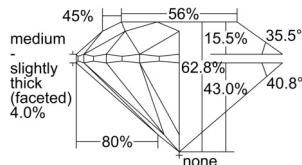

GIA®

FACSIMILE

GIA REPORT

7506823124

Verify this report at GIA.edu

GIA NATURAL DIAMOND DOSSIER®

November 13, 2024
GIA Report Number 7506823124
Shape and Cutting Style ..... Round Brilliant
Measurements ..... 6.25 - 6.27 x 3.93 mm

GRADING RESULTS

Carat Weight ..... 0.96 carat
Color Grade ..... D
Clarity Grade VVS2
Cut Grade ..... Excellent

ADDITIONAL GRADING INFORMATION

Polish ..... Excellent
Symmetry ..... Excellent
Fluorescence ..... None
Clarity Characteristics ..... Needle, Pinpoint, Cloud
Inscription(s): GIA 7506823124

PROPORTIONS

Profile to actual proportions

GRADING SCALES

GIA COLOR SCALE

COLOURLESS	D
	E
	F
	G
	H
	I
	J
NEAR COLOURLESS	K
	L
FAIN	M
	N
	O
	P
VERY LIGHT	Q
	R
	S
	T
	U
	V
	W
	X
	Y
LIGHT	Z

GIA CLARITY SCALE

FLAWLESS	VERY VERY SLIGHTLY INCLUDED	VVS₁	VVS₂	VS₁	VS₂	SI₁	SI₂	I₁	I₂	I₃	
											VERY SLIGHTLY INCLUDED
INTERNALLY FLAWLESS											

GIA CUT SCALE

EXCELLENT
VERY GOOD
GOOD
FAIR
POOR