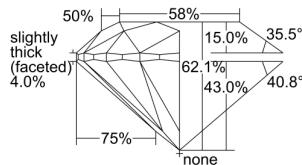

GIA®

FACSIMILE

GIA REPORT 7506022575

Verify this report at GIA.edu

GIA NATURAL DIAMOND DOSSIER®

July 25, 2024
GIA Report Number 7506022575
Shape and Cutting Style ..... Round Brilliant
Measurements ..... 5.64 - 5.68 x 3.52 mm

GRADING RESULTS

Carat Weight ..... 0.70 carat
Color Grade ..... D
Clarity Grade VS1
Cut Grade ..... Excellent

ADDITIONAL GRADING INFORMATION

Polish ..... Excellent
Symmetry ..... Excellent
Fluorescence ..... Faint
Clarity Characteristics..... Crystal, Needle, Pinpoint, Cloud
Inspection(s): GIA 7506022575

PROPORTIONS

Profile to actual proportions

GRADING SCALES

GIA COLOR SCALE	GIA CLARITY SCALE	GIA CUT SCALE	
D	FLAWLESS	EXCELLENT	
E	INTERNALLY FLAWLESS		
F		VVS₁	VERY GOOD
G	VVS₂		
H	VS₁	GOOD	
I	VS₂		
J	SI₁	FAIR	
K	SI₂		
L	I₁	POOR	
M	I₂		
N	I₃		
O			
P			
Q			
R			
S			
T			
U			
V			
W			
X			
Y			
Z