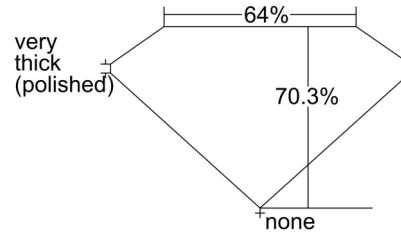

GIA NATURAL DIAMOND GRADING REPORT

October 15, 2024
 GIA Report Number 7503619675
 Shape and Cutting Style Square Emerald Cut
 Measurements 6.23 x 6.13 x 4.31 mm

GRADING RESULTS

Carat Weight 1.61 carat
 Color Grade F
 Clarity Grade VS1

Profile not to actual proportions

CLARITY CHARACTERISTICS

KEY TO SYMBOLS*

- Cloud
- Pinpoint

* Red symbols denote internal characteristics (inclusions). Green or black symbols denote external characteristics (blemishes). Diagram is an approximate representation of the diamond, and symbols shown indicate type, position, and approximate size of clarity characteristics. All clarity characteristics may not be shown. Details of finish are not shown.