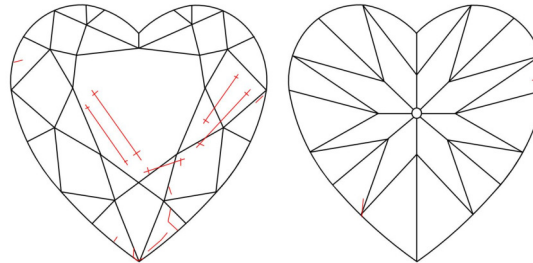

GIA NATURAL DIAMOND GRADING REPORT

August 23, 2024  
 GIA Report Number ..... 7503243222  
 Shape and Cutting Style ..... Heart Brilliant  
 Measurements ..... 6.01 x 6.98 x 4.12 mm

GRADING RESULTS

Carat Weight ..... 1.03 carat  
 Color Grade ..... E  
 Clarity Grade ..... SI2

PROPORTIONS

Profile not to actual proportions

CLARITY CHARACTERISTICS

KEY TO SYMBOLS\*

-  Twinning Wisp
-  Feather

GRADING SCALES

GIA COLOR SCALE		GIA CLARITY SCALE	
COLOURLESS	D	VERY VERY SLIGHTLY INCLUDED	FLAWLESS
	E		INTERNALLY FLAWLESS
	F		VVS <sub>1</sub>
NEAR COLOURLESS	G	VERY SLIGHTLY INCLUDED	VVS <sub>2</sub>
	H		VS <sub>1</sub>
	I		VS <sub>2</sub>
FANT	J	SLIGHTLY INCLUDED	SI <sub>1</sub>
	K		SI <sub>2</sub>
	L		I <sub>1</sub>
VERY LIGHT	M	INCLUDED	I <sub>2</sub>
	N		I <sub>3</sub>
	O		
LIGHT	P		
	Q		
	R		
	S		
	T		
	U		
	V		
W			
X			
Y			
Z			