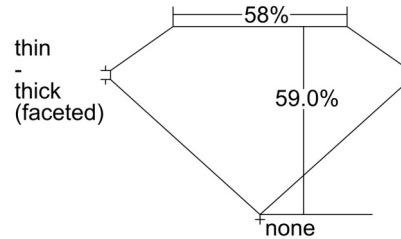

GIA NATURAL DIAMOND GRADING REPORT

August 23, 2024  
 GIA Report Number ..... 7503243222  
 Shape and Cutting Style ..... Heart Brilliant  
 Measurements ..... 6.01 x 6.98 x 4.12 mm

GRADING RESULTS

Carat Weight ..... 1.03 carat  
 Color Grade ..... E  
 Clarity Grade ..... SI2

PROPORTIONS

Profile not to actual proportions

CLARITY CHARACTERISTICS

KEY TO SYMBOLS\*

-  Twinning Wisp
-  Feather

GRADING SCALES

GIA COLOR SCALE		GIA CLARITY SCALE	
COLOURLESS	D	VERY VERY SLIGHTLY INCLUDED	FLAWLESS
	E		INTERNALLY FLAWLESS
	F		VVS <sub>1</sub>
NEAR COLOURLESS	G	VERY SLIGHTLY INCLUDED	VVS <sub>2</sub>
	H		VS <sub>1</sub>
	I		VS <sub>2</sub>
FANT	J	SLIGHTLY INCLUDED	SI <sub>1</sub>
	K		SI <sub>2</sub>
	L		I <sub>1</sub>
VERY LIGHT	M	INCLUDED	I <sub>2</sub>
	N		I <sub>3</sub>
	O		
LIGHT	P		
	Q		
	R		
	S		
	T		
	U		
	V		
W			
X			
Y			
Z			