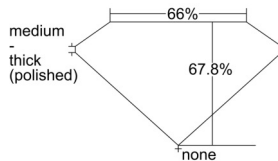

GIA®

FACSIMILE

GIA REPORT 7502935540

Verify this report at GIA.edu

GIA NATURAL DIAMOND DOSSIER®

December 05, 2024
GIA Report Number 7502935540
Shape and Cutting Style ..... Square Emerald Cut
Measurements ..... 4.87 x 4.78 x 3.24 mm

GRADING RESULTS

Carat Weight ..... 0.70 carat
Color Grade ..... H
Clarity Grade VS1

ADDITIONAL GRADING INFORMATION

Polish ..... Excellent
Symmetry ..... Very Good
Fluorescence ..... None
Clarity Characteristics..... Crystal, Cloud, Needle, Pinpoint
Inscription(s): GIA 7502935540

PROPORTIONS

Profile not to actual proportions

GRADING SCALES

GIA COLOR SCALE		GIA CLARITY SCALE			
COLORLESS	D	VERY VERY SLIGHTLY INCLUDED	FLAWLESS		
	E		INTERNALLY FLAWLESS		
	F	VERY SLIGHTLY INCLUDED	VVS₁		
	G		VVS₂		
	H		VS₁		
	NEAR COLORLESS	I	SLIGHTLY INCLUDED	VS₂	
		J		SI₁	
		FAINT	K	INCLUDED	SI₂
			L		I₁
			M		I₂
VERT LIGHT	N	INCLUDED	I₃		
	O				
	P				
	Q				
	R				
LIGHT	S				
	T				
	U				
	V				
	W				
	X				
	Y				
	Z