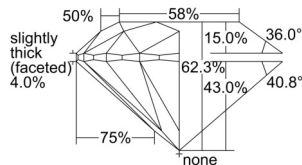

GIA®

FACSIMILE

GIA REPORT 7502836744

Verify this report at GIA.edu

GIA NATURAL DIAMOND DOSSIER®

November 13, 2024
GIA Report Number 7502836744
Shape and Cutting Style ..... Round Brilliant
Measurements ..... 5.64 - 5.66 x 3.52 mm

GRADING RESULTS

Carat Weight ..... 0.70 carat
Color Grade ..... F
Clarity Grade VS2
Cut Grade ..... Excellent

ADDITIONAL GRADING INFORMATION

Polish ..... Excellent
Symmetry ..... Excellent
Fluorescence ..... None
Clarity Characteristics ..... Crystal, Feather
Inscription(s): GIA 7502836744

PROPORTIONS

Profile to actual proportions

GRADING SCALES

GIA COLOR SCALE	GIA CLARITY SCALE	GIA CUT SCALE	
D	FLAWLESS	EXCELLENT	
E	INTERNALLY FLAWLESS		
F		VVS₁	VERY GOOD
G	VVS₂		
H	VS₁	GOOD	
I	VS₂		
J	SI₁	FAIR	
K	SI₂		
L	I₁	POOR	
M			
N			
O	I₂		
P			
Q	I₃		
R			
S			
T			
U			
V			
W			
X			
Y			
Z