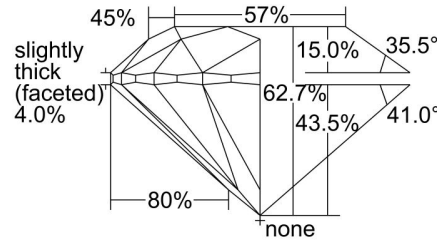

GIA NATURAL DIAMOND GRADING REPORT

June 20, 2024  
 GIA Report Number ..... 7493676538  
 Shape and Cutting Style ..... Round Brilliant  
 Measurements ..... 7.39 - 7.44 x 4.65 mm

GRADING RESULTS

Carat Weight ..... 1.59 carat  
 Color Grade ..... I  
 Clarity Grade ..... VVS2  
 Cut Grade ..... Excellent

Profile to actual proportions

CLARITY CHARACTERISTICS

KEY TO SYMBOLS\*

-  Cloud
-  Needle
-  Pinpoint

\* Red symbols denote internal characteristics (inclusions). Green or black symbols denote external characteristics (blemishes). Diagram is an approximate representation of the diamond, and symbols shown indicate type, position, and approximate size of clarity characteristics. All clarity characteristics may not be shown. Details of finish are not shown.