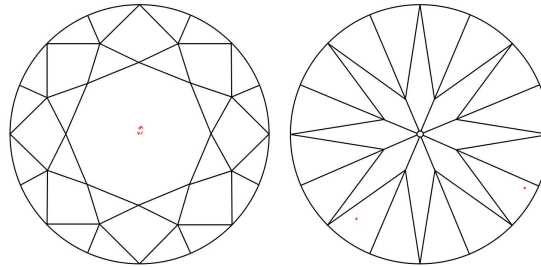

GIA NATURAL DIAMOND GRADING REPORT

June 20, 2024  
 GIA Report Number ..... 7493676538  
 Shape and Cutting Style ..... Round Brilliant  
 Measurements ..... 7.39 - 7.44 x 4.65 mm

GRADING RESULTS

Carat Weight ..... 1.59 carat  
 Color Grade ..... I  
 Clarity Grade ..... VVS2  
 Cut Grade ..... Excellent

ADDITIONAL GRADING INFORMATION

Polish ..... Excellent  
 Symmetry ..... Excellent  
 Fluorescence ..... Medium Blue  
 Inscription(s): GIA 7493676538  
 Comments: Additional pinpoints are not shown.

PROPORTIONS

Profile to actual proportions

CLARITY CHARACTERISTICS

KEY TO SYMBOLS\*

-  Cloud
-  Needle
-  Pinpoint

\* Red symbols denote internal characteristics (inclusions). Green or black symbols denote external characteristics (blemishes). Diagram is an approximate representation of the diamond, and symbols shown indicate type, position, and approximate size of clarity characteristics. All clarity characteristics may not be shown. Details of finish are not shown.