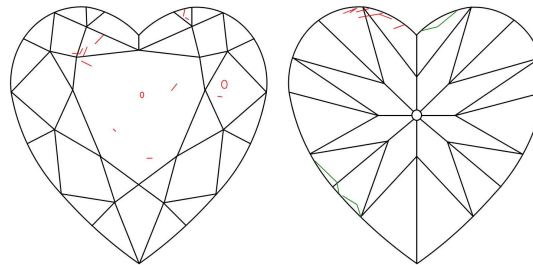

GIA NATURAL DIAMOND GRADING REPORT

June 18, 2024  
 GIA Report Number ..... 7491675746  
 Shape and Cutting Style ..... Heart Brilliant  
 Measurements ..... 7.65 x 8.46 x 5.04 mm

GRADING RESULTS

Carat Weight ..... 2.01 carat  
 Color Grade ..... E  
 Clarity Grade ..... VS2

ADDITIONAL GRADING INFORMATION

Polish ..... Excellent  
 Symmetry ..... Excellent  
 Fluorescence ..... None  
 Inscription(s): GIA 7491675746  
**Comments:** A pinpoint is not shown.

PROPORTIONS

Profile not to actual proportions

CLARITY CHARACTERISTICS

KEY TO SYMBOLS\*

- Crystal
- ~ Feather
- ∖ Needle
- △ Natural

\* Red symbols denote internal characteristics (inclusions). Green or black symbols denote external characteristics (blemishes). Diagram is an approximate representation of the diamond, and symbols shown indicate type, position, and approximate size of clarity characteristics. All clarity characteristics may not be shown. Details of finish are not shown.