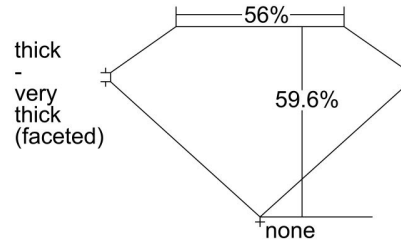

GIA NATURAL DIAMOND GRADING REPORT

June 18, 2024
GIA Report Number 7491675746
Shape and Cutting Style ..... Heart Brilliant
Measurements ..... 7.65 x 8.46 x 5.04 mm

GRADING RESULTS

Carat Weight ..... 2.01 carat
Color Grade ..... E
Clarity Grade VS2

ADDITIONAL GRADING INFORMATION

Polish ..... Excellent
Symmetry ..... Excellent
Fluorescence ..... None
Inscription(s): GIA 7491675746
Comments: A pinpoint is not shown.

PROPORTIONS

Profile not to actual proportions