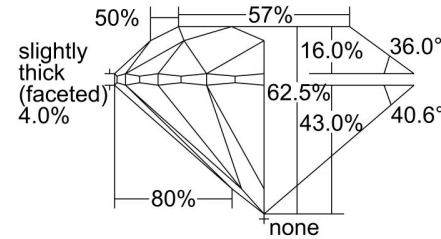

GIA NATURAL DIAMOND GRADING REPORT

February 26, 2024

 GIA Report Number **7486626645**

 Shape and Cutting Style **Round Brilliant**

 Measurements **10.08 - 10.14 x 6.32 mm**
GRADING RESULTS

 Carat Weight **4.03 carat**

 Color Grade **G**

 Clarity Grade **SI2**

 Cut Grade **Excellent**
ADDITIONAL GRADING INFORMATION

 Polish **Excellent**

 Symmetry **Excellent**

 Fluorescence **Medium Blue**

 Inscription(s): **GIA 7486626645**
Comments: Additional twinning wisps, pinpoints and surface graining are not shown.

PROPORTIONS

Profile to actual proportions

CLARITY CHARACTERISTICS

KEY TO SYMBOLS*

-  Twinning Wisp
-  Crystal
-  Feather
-  Cloud

* Red symbols denote internal characteristics (inclusions). Green or black symbols denote external characteristics (blemishes). Diagram is an approximate representation of the diamond, and symbols shown indicate type, position, and approximate size of clarity characteristics. All clarity characteristics may not be shown. Details of finish are not shown.