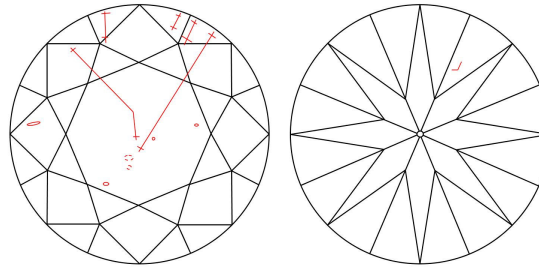

GIA NATURAL DIAMOND GRADING REPORT

February 26, 2024

 GIA Report Number **7486626645**

 Shape and Cutting Style **Round Brilliant**

 Measurements **10.08 - 10.14 x 6.32 mm**
GRADING RESULTS

 Carat Weight **4.03 carat**

 Color Grade **G**

 Clarity Grade **SI2**

 Cut Grade **Excellent**
ADDITIONAL GRADING INFORMATION

 Polish **Excellent**

 Symmetry **Excellent**

 Fluorescence **Medium Blue**

 Inscription(s): **GIA 7486626645**
Comments: Additional twinning wisps, pinpoints and surface graining are not shown.

PROPORTIONS

Profile to actual proportions

CLARITY CHARACTERISTICS

KEY TO SYMBOLS*

-  Twinning Wisp
-  Crystal
-  Feather
-  Cloud

* Red symbols denote internal characteristics (inclusions). Green or black symbols denote external characteristics (blemishes). Diagram is an approximate representation of the diamond, and symbols shown indicate type, position, and approximate size of clarity characteristics. All clarity characteristics may not be shown. Details of finish are not shown.