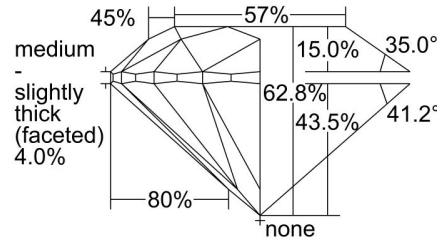

GIA NATURAL DIAMOND GRADING REPORT

February 02, 2024  
 GIA Report Number ..... 7486463979  
 Shape and Cutting Style ..... Round Brilliant  
 Measurements ..... 6.73 - 6.78 x 4.24 mm

GRADING RESULTS

Carat Weight ..... 1.20 carat  
 Color Grade ..... G  
 Clarity Grade ..... VVS2  
 Cut Grade ..... Excellent

PROPORTIONS

Profile to actual proportions

CLARITY CHARACTERISTICS

KEY TO SYMBOLS\*

- Feather
- Pinpoint
- Cloud

\* Red symbols denote internal characteristics (inclusions). Green or black symbols denote external characteristics (blemishes). Diagram is an approximate representation of the diamond, and symbols shown indicate type, position, and approximate size of clarity characteristics. All clarity characteristics may not be shown. Details of finish are not shown.