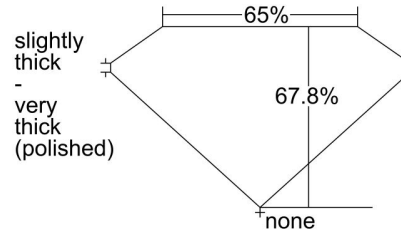

GIA NATURAL DIAMOND GRADING REPORT

January 31, 2024
 GIA Report Number 7483429665
 Shape and Cutting Style Square Emerald Cut
 Measurements 6.87 x 6.77 x 4.58 mm

GRADING RESULTS

Carat Weight 2.01 carat
 Color Grade J
 Clarity Grade VS2

ADDITIONAL GRADING INFORMATION

Polish Excellent
 Symmetry Very Good
 Fluorescence None
 Inscription(s): GIA 7483429665

Comments: Additional clouds are not shown. Pinpoints are not shown.

PROPORTIONS

Profile not to actual proportions

CLARITY CHARACTERISTICS

KEY TO SYMBOLS*

- Cloud
- Crystal

* Red symbols denote internal characteristics (inclusions). Green or black symbols denote external characteristics (blemishes). Diagram is an approximate representation of the diamond, and symbols shown indicate type, position, and approximate size of clarity characteristics. All clarity characteristics may not be shown. Details of finish are not shown.