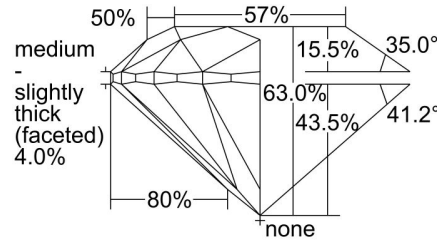

GIA REPORT
7426977971

Verify this report at GIA.edu

FACSIMILE

This is a digital representation of the original GIA Report. This representation might not be accepted in lieu of the original GIA Report in certain circumstances. The original GIA Report includes certain security features which are not reproducible on this facsimile.

GIA NATURAL DIAMOND GRADING REPORT

July 03, 2023
GIA Report Number 7426977971
Shape and Cutting Style ..... Round Brilliant
Measurements ..... 7.83 - 7.88 x 4.95 mm

GRADING RESULTS

Carat Weight ..... 1.90 carat
Color Grade ..... E
Clarity Grade VVS1
Cut Grade ..... Excellent

ADDITIONAL GRADING INFORMATION

Polish ..... Excellent
Symmetry ..... Excellent
Fluorescence ..... None
Inscription(s): GIA 7426977971
Comments: Additional pinpoints are not shown.

PROPORTIONS

Profile to actual proportions