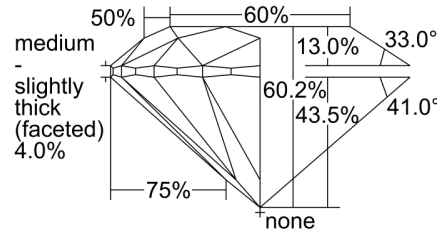

GIA NATURAL DIAMOND GRADING REPORT

October 16, 2023
GIA Report Number 7406025323
Shape and Cutting Style ..... Round Brilliant
Measurements ..... 9.30 - 9.34 x 5.62 mm

GRADING RESULTS

Carat Weight ..... 3.01 carat
Color Grade ..... E
Clarity Grade SI2
Cut Grade ..... Excellent

ADDITIONAL GRADING INFORMATION

Polish ..... Excellent
Symmetry ..... Excellent
Fluorescence ..... None
Inscription(s): GIA 7406025323
Comments: Pinpoints are not shown.

PROPORTIONS

Profile to actual proportions