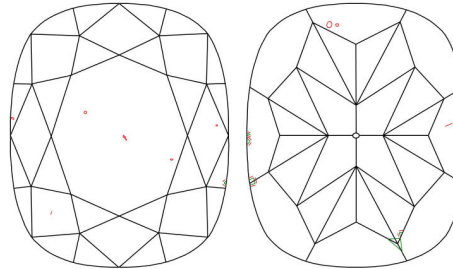

GIA NATURAL DIAMOND GRADING REPORT

December 07, 2020  
 GIA Report Number ..... 7366827070  
 Shape and Cutting Style ..... Cushion Modified Brilliant  
 Measurements ..... 7.97 x 7.40 x 5.12 mm

GRADING RESULTS

Carat Weight ..... 2.70 carat  
 Color Grade ..... F  
 Clarity Grade ..... VS1

ADDITIONAL GRADING INFORMATION

Polish ..... Very Good  
 Symmetry ..... Very Good  
 Fluorescence ..... Medium Blue  
 Inscription(s): GIA 7366827070  
 Comments: Pinpoints are not shown.

PROPORTIONS

Profile not to actual proportions

CLARITY CHARACTERISTICS

KEY TO SYMBOLS\*

- Crystal      △ Natural
- ~ Feather
- ∖ Needle
- ∩ Indented Natural

\* Red symbols denote internal characteristics (inclusions). Green or black symbols denote external characteristics (blemishes). Diagram is an approximate representation of the diamond, and symbols shown indicate type, position, and approximate size of clarity characteristics. All clarity characteristics may not be shown. Details of finish are not shown.