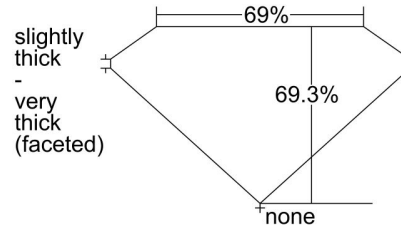

GIA NATURAL DIAMOND GRADING REPORT

December 07, 2020  
 GIA Report Number ..... 7366827070  
 Shape and Cutting Style ..... Cushion Modified Brilliant  
 Measurements ..... 7.97 x 7.40 x 5.12 mm

GRADING RESULTS

Carat Weight ..... 2.70 carat  
 Color Grade ..... F  
 Clarity Grade ..... VS1

ADDITIONAL GRADING INFORMATION

Polish ..... Very Good  
 Symmetry ..... Very Good  
 Fluorescence ..... Medium Blue  
 Inscription(s): GIA 7366827070  
 Comments: Pinpoints are not shown.

PROPORTIONS

Profile not to actual proportions

CLARITY CHARACTERISTICS

KEY TO SYMBOLS\*

- Crystal      △ Natural
- ~ Feather
- ∖ Needle
- ∩ Indented Natural

\* Red symbols denote internal characteristics (inclusions). Green or black symbols denote external characteristics (blemishes). Diagram is an approximate representation of the diamond, and symbols shown indicate type, position, and approximate size of clarity characteristics. All clarity characteristics may not be shown. Details of finish are not shown.