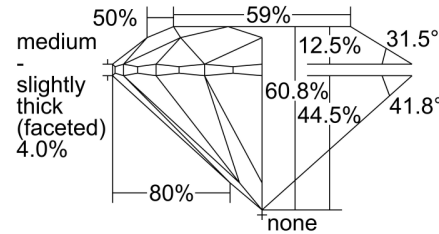

GIA NATURAL DIAMOND GRADING REPORT

November 08, 2023

GIA Report Number 7235114393

Shape and Cutting Style Round Brilliant

Measurements 10.23 - 10.31 x 6.24 mm

GRADING RESULTS

Carat Weight 4.01 carat

Color Grade H

Clarity Grade VS2

Cut Grade Excellent

ADDITIONAL GRADING INFORMATION

Polish Excellent

Symmetry Excellent

Fluorescence None

Comments: Additional pinpoints are not shown.

PROPORTIONS

Profile to actual proportions

CLARITY CHARACTERISTICS

KEY TO SYMBOLS*

- Crystal
- ◻ Cloud
- Pinpoint

* Red symbols denote internal characteristics (inclusions). Green or black symbols denote external characteristics (blemishes). Diagram is an approximate representation of the diamond, and symbols shown indicate type, position, and approximate size of clarity characteristics. All clarity characteristics may not be shown. Details of finish are not shown.