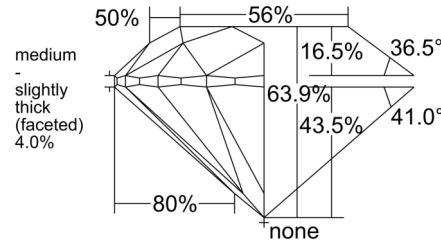

### GRADING RESULTS

Carat Weight ..... 2.01 carat

Color Grade ..... I

Clarity Grade ..... SI1

Cut Grade ..... Very Good

### PROPORTIONS

Profile to actual proportions

### CLARITY CHARACTERISTICS