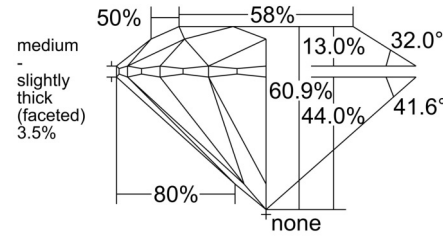

### GRADING RESULTS

Carat Weight ..... 1.22 carat

Color Grade ..... E

Clarity Grade ..... VVS2

Cut Grade ..... Excellent

### PROPORTIONS

Profile to actual proportions

### CLARITY CHARACTERISTICS