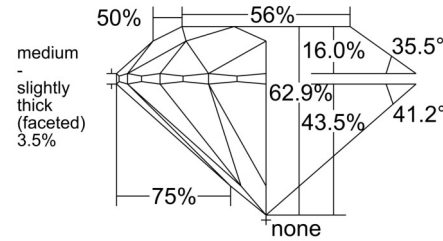

**GIA NATURAL DIAMOND GRADING REPORT**

 January 24, 2025  
 GIA Report Number ..... 6511280120  
 Shape and Cutting Style ..... Round Brilliant  
 Measurements ..... 6.73 - 6.79 x 4.26 mm

**GRADING RESULTS**

 Carat Weight ..... 1.20 carat  
 Color Grade ..... H  
 Clarity Grade ..... VS1  
 Cut Grade ..... Excellent

**ADDITIONAL GRADING INFORMATION**

 Polish ..... Excellent  
 Symmetry ..... Excellent  
 Fluorescence ..... Strong Blue  
 Inscription(s): GIA 6511280120

**Comments:** Additional pinpoints are not shown. Clouds are not shown.

**PROPORTIONS**

**CLARITY CHARACTERISTICS**

**KEY TO SYMBOLS\***

- Crystal
- ∖ Needle
- Pinpoint

\* Red symbols denote internal characteristics (inclusions). Green or black symbols denote external characteristics (blemishes). Diagram is an approximate representation of the diamond, and symbols shown indicate type, position, and approximate size of clarity characteristics. All clarity characteristics may not be shown. Details of finish are not shown.