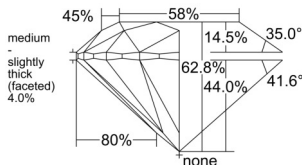

GIA®

FACSIMILE

GIA REPORT 6502992871

Verify this report at GIA.edu

GIA NATURAL DIAMOND DOSSIER®

December 13, 2024
GIA Report Number 6502992871
Shape and Cutting Style ..... Round Brilliant
Measurements ..... 5.35 - 5.38 x 3.37 mm

GRADING RESULTS

Carat Weight ..... 0.60 carat
Color Grade ..... J
Clarity Grade VS1
Cut Grade ..... Excellent

ADDITIONAL GRADING INFORMATION

Polish ..... Excellent
Symmetry ..... Excellent
Fluorescence ..... None
Clarity Characteristics ..... Feather, Needle, Pinpoint
Inscription(s): GIA 6502992871

PROPORTIONS

GRADING SCALES

GIA COLOR SCALE

COLORLESS	D
	E
	F
	G
	H
	I
	J
NEAR COLORLESS	K
	L
FAIN	M
	N
	O
	P
VERY LIGHT	Q
	R
	S
	T
	U
	V
	W
	X
	Y
LIGHT	Z

GIA CLARITY SCALE

FLAWLESS	INTERNAL FLAWLESS	
		FLAWLESS
VERY VERY SLIGHTLY INCLUDED	VVS₁	
	VVS₂	
VERY SLIGHTLY INCLUDED	VS₁	
	VS₂	
SLIGHTLY INCLUDED	SI₁	
	SI₂	
INCLUDED	I₁	
	I₂	
	I₃	

GIA CUT SCALE

EXCELLENT
VERY GOOD
GOOD
FAIR
POOR