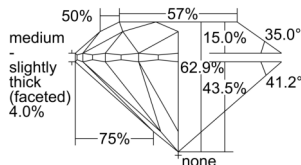

GIA®

FACSIMILE

GIA REPORT 6502671354

Verify this report at GIA.edu

GIA NATURAL DIAMOND DOSSIER®

October 17, 2024
GIA Report Number 6502671354
Shape and Cutting Style ..... Round Brilliant
Measurements ..... 5.87 - 5.91 x 3.70 mm

GRADING RESULTS

Carat Weight ..... 0.79 carat
Color Grade ..... J
Clarity Grade VS1
Cut Grade ..... Excellent

ADDITIONAL GRADING INFORMATION

Polish ..... Excellent
Symmetry ..... Excellent
Fluorescence ..... None
Clarity Characteristics..... Crystal, Pinpoint
Inscription(s): GIA 6502671354

PROPORTIONS

Profile to actual proportions

GRADING SCALES

GIA COLOR SCALE	GIA CLARITY SCALE	GIA CUT SCALE
COLOURLESS	FLAWLESS	EXCELLENT
D	INTERNALLY FLAWLESS	
E	VVS₁	VERY GOOD
F		
G	VS₁	GOOD
H		
I	SI₁	FAIR
J		
K	I₁	POOR
L		
M	I₂	
N	I₃	
O		
P		
Q		
R		
S		
T		
U		
V		
W		
X		
Y		
Z