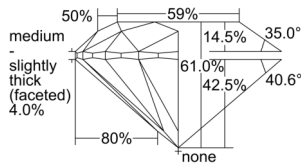

GIA®

FACSIMILE

GIA REPORT 6502608023

Verify this report at GIA.edu

GIA NATURAL DIAMOND DOSSIER®

October 09, 2024
GIA Report Number 6502608023
Shape and Cutting Style ..... Round Brilliant
Measurements ..... 5.94 - 5.97 x 3.63 mm

GRADING RESULTS

Carat Weight ..... 0.80 carat
Color Grade ..... H
Clarity Grade VS1
Cut Grade ..... Excellent

ADDITIONAL GRADING INFORMATION

Polish ..... Excellent
Symmetry ..... Excellent
Fluorescence ..... None
Clarity Characteristics ..... Crystal, Cloud
Inscription(s): GIA 6502608023

PROPORTIONS

Profile to actual proportions

GRADING SCALES

GIA COLOR SCALE

COLORESS	D
	E
	F
	G
	H
	I
	J
NEAR COLORESS	K
	L
FANIT	M
	N
	O
	P
VERY LIGHT	Q
	R
	S
	T
	U
	V
	W
	X
	Y
LIGHT	Z

GIA CLARITY SCALE

VERY VERY SLIGHTLY INCLUDED	FLAWLESS
	INTERNALLY FLAWLESS
VERY SLIGHTLY INCLUDED	VVS₁
	VVS₂
SLIGHTLY INCLUDED	VS₁
	VS₂
INCLUDED	SI₁
	SI₂
	I₁
	I₂
	I₃

GIA CUT SCALE

EXCELLENT
VERY GOOD
GOOD
FAIR
POOR