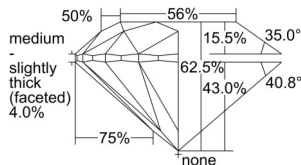

GIA®

FACSIMILE

GIA REPORT 6502205987

Verify this report at GIA.edu

GIA NATURAL DIAMOND DOSSIER®

August 19, 2024
GIA Report Number 6502205987
Shape and Cutting Style ..... Round Brilliant
Measurements ..... 5.92 - 5.95 x 3.71 mm

GRADING RESULTS

Carat Weight ..... 0.81 carat
Color Grade ..... E
Clarity Grade S11
Cut Grade ..... Excellent

ADDITIONAL GRADING INFORMATION

Polish ..... Excellent
Symmetry ..... Excellent
Fluorescence ..... None
Clarity Characteristics ..... Crystal, Cloud
Inscription(s): GIA 6502205987

PROPORTIONS

Profile to actual proportions

GRADING SCALES

GIA COLOR SCALE	GIA CLARITY SCALE	GIA CUT SCALE	
D	FLAWLESS	EXCELLENT	
E	INTERNALLY FLAWLESS		
F		VVS₁	VERY GOOD
G	VVS₂		
H	VS₁	GOOD	
I	VS₂		
J	S1₁	FAIR	
K	S1₂		
L	I₁	POOR	
M	I₂		
N	I₃		
O			
P			
Q			
R			
S			
T			
U			
V			
W			
X			
Y			
Z