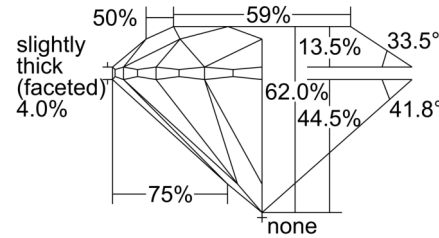

#### GRADING RESULTS

Carat Weight ..... 2.51 carat

Color Grade ..... D

Clarity Grade ..... SI2

Cut Grade ..... Excellent

#### PROPORTIONS

Profile to actual proportions