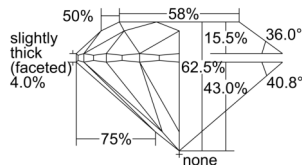

GIA®

FACSIMILE

GIA REPORT 6501660853

Verify this report at GIA.edu

GIA NATURAL DIAMOND DOSSIER®

October 16, 2024
GIA Report Number 6501660853
Shape and Cutting Style ..... Round Brilliant
Measurements ..... 5.34 - 5.37 x 3.35 mm

GRADING RESULTS

Carat Weight ..... 0.60 carat
Color Grade ..... E
Clarity Grade S11
Cut Grade ..... Excellent

ADDITIONAL GRADING INFORMATION

Polish ..... Excellent
Symmetry ..... Excellent
Fluorescence ..... None
Clarity Characteristics ..... Cloud
Inscription(s): GIA 6501660853

PROPORTIONS

Profile to actual proportions

GRADING SCALES

GIA COLOR SCALE

COLOREDNESS	D
	E
	F
	G
	H
	I
	J
NEAR COLORLESS	K
	L
FAIN	M
	N
	O
	P
	Q
	R
	S
	T
	U
	V
	W
	X
	Y
LIGHT	Z

GIA CLARITY SCALE

FLAWLESS	INTERNAL FLAWLESS	
		FLAWLESS
VERY VERY SLIGHTLY INCLUDED	VVS₁	
	VVS₂	
VERY SLIGHTLY INCLUDED	VS₁	
	VS₂	
SLIGHTLY INCLUDED	SI₁	
	SI₂	
INCLUDED	I₁	
	I₂	
	I₃	

GIA CUT SCALE

EXCELLENT
VERY GOOD
GOOD
FAIR
POOR