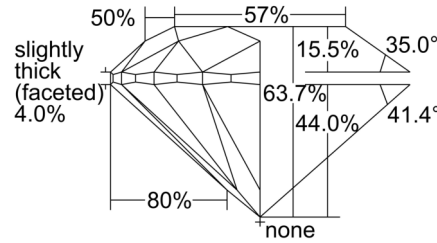

GIA NATURAL DIAMOND GRADING REPORT

August 28, 2024
 GIA Report Number 6501278566
 Shape and Cutting Style Round Brilliant
 Measurements 9.02 - 9.18 x 5.80 mm

GRADING RESULTS

Carat Weight 3.00 carat
 Color Grade I
 Clarity Grade SI1
 Cut Grade Excellent

ADDITIONAL GRADING INFORMATION

Polish Excellent
 Symmetry Very Good
 Fluorescence None
 Inscription(s): GIA 6501278566

Comments: Clouds, pinpoints and surface graining are not shown.

PROPORTIONS

Profile to actual proportions

CLARITY CHARACTERISTICS

KEY TO SYMBOLS*

- Feather
- Natural
- Crystal
- Needle
- Indented Natural

* Red symbols denote internal characteristics (inclusions). Green or black symbols denote external characteristics (blemishes). Diagram is an approximate representation of the diamond, and symbols shown indicate type, position, and approximate size of clarity characteristics. All clarity characteristics may not be shown. Details of finish are not shown.