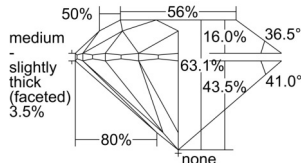

GIA®

FACSIMILE

GIA REPORT 6501153454

Verify this report at GIA.edu

GIA NATURAL DIAMOND DOSSIER®

August 09, 2024
GIA Report Number 6501153454
Shape and Cutting Style ..... Round Brilliant
Measurements ..... 6.22 - 6.25 x 3.94 mm

GRADING RESULTS

Carat Weight ..... 0.95 carat
Color Grade I
Clarity Grade VS2
Cut Grade ..... Excellent

ADDITIONAL GRADING INFORMATION

Polish ..... Excellent
Symmetry ..... Excellent
Fluorescence ..... None
Clarity Characteristics ..... Crystal
Inscription(s): GIA 6501153454

PROPORTIONS

Profile to actual proportions

GRADING SCALES

GIA COLOR SCALE

COLOURLESS	D
	E
	F
	G
	H
	I
	J
NEAR COLOURLESS	K
	L
FAIN	M
	N
	O
	P
VERY LIGHT	Q
	R
	S
	T
	U
	V
	W
	X
	Y
LIGHT	Z

GIA CLARITY SCALE

FLAWLESS	INTERNAL FLAWLESS	
		FLAWLESS
VERY VERY SLIGHTLY INCLUDED	VVS₁	
	VVS₂	
VERY SLIGHTLY INCLUDED	VS₁	
	VS₂	
SLIGHTLY INCLUDED	SI₁	
	SI₂	
INCLUDED	I₁	
	I₂	
	I₃	

GIA CUT SCALE

EXCELLENT
VERY GOOD
GOOD
FAIR
POOR