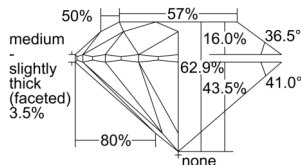

GIA®

FACSIMILE

GIA REPORT 6501150419

Verify this report at GIA.edu

GIA NATURAL DIAMOND DOSSIER®

August 08, 2024
GIA Report Number 6501150419
Shape and Cutting Style ..... Round Brilliant
Measurements ..... 5.87 - 5.92 x 3.71 mm

GRADING RESULTS

Carat Weight ..... 0.80 carat
Color Grade ..... G
Clarity Grade VVS2
Cut Grade ..... Excellent

ADDITIONAL GRADING INFORMATION

Polish ..... Excellent
Symmetry ..... Excellent
Fluorescence ..... None
Clarity Characteristics ..... Pinpoint, Feather, Cloud
Inscription(s): GIA 6501150419

PROPORTIONS

Profile to actual proportions

GRADING SCALES

GIA COLOR SCALE	GIA CLARITY SCALE	GIA CUT SCALE	
D	FLAWLESS	EXCELLENT	
E	INTERNALLY FLAWLESS		
F		VVS₁	VERY GOOD
G	VVS₂		
H	VS₁	GOOD	
I	VS₂		
J	SI₁	FAIR	
K	SI₂		
L	I₁	POOR	
M			
N			
O	I₂		
P			
Q			
R	I₃		
S			
T			
U			
V			
W			
X			
Y			
Z