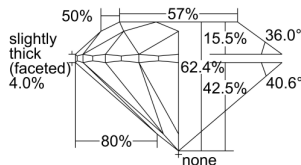

GIA®

FACSIMILE

GIA REPORT 6501029792

Verify this report at GIA.edu

GIA NATURAL DIAMOND DOSSIER®

July 26, 2024
GIA Report Number 6501029792
Shape and Cutting Style ..... Round Brilliant
Measurements ..... 5.58 - 5.60 x 3.49 mm

GRADING RESULTS

Carat Weight ..... 0.68 carat
Color Grade I
Clarity Grade S11
Cut Grade ..... Excellent

ADDITIONAL GRADING INFORMATION

Polish ..... Excellent
Symmetry ..... Excellent
Fluorescence ..... None
Clarity Characteristics ..... Crystal, Feather
Inscription(s): GIA 6501029792

PROPORTIONS

Profile to actual proportions

GRADING SCALES

GIA COLOR SCALE	GIA CLARITY SCALE	GIA CUT SCALE	
D	FLAWLESS	EXCELLENT	
E	INTERNALLY FLAWLESS		
F		VVS₁	VERY GOOD
G	VVS₂		
H	VS₁	GOOD	
I	VS₂		
J	S1₁	FAIR	
K	S1₂		
L	I₁	POOR	
M	I₂		
N	I₃		
O			
P			
Q			
R			
S			
T			
U			
V			
W			
X			
Y			
Z