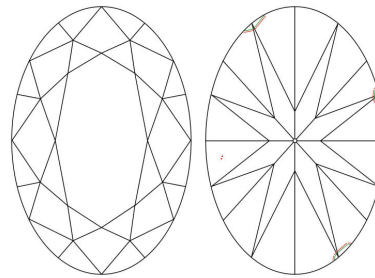

GIA NATURAL DIAMOND GRADING REPORT

July 01, 2024  
GIA Report Number ..... 6495783798  
Shape and Cutting Style ..... Oval Brilliant  
Measurements ..... 9.43 x 6.83 x 4.23 mm

GRADING RESULTS

Carat Weight ..... 1.70 carat  
Color Grade ..... K  
Clarity Grade ..... VS1

ADDITIONAL GRADING INFORMATION

Polish ..... Excellent  
Symmetry ..... Excellent  
Fluorescence ..... Faint  
Inscription(s): GIA 6495783798

PROPORTIONS

Profile not to actual proportions

CLARITY CHARACTERISTICS

KEY TO SYMBOLS\*

- Indented Natural
- Pinpoint

\* Red symbols denote internal characteristics (inclusions). Green or black symbols denote external characteristics (blemishes). Diagram is an approximate representation of the diamond, and symbols shown indicate type, position, and approximate size of clarity characteristics. All clarity characteristics may not be shown. Details of finish are not shown.