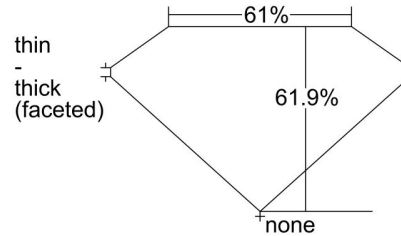

GIA NATURAL DIAMOND GRADING REPORT

July 01, 2024  
GIA Report Number ..... 6495783798  
Shape and Cutting Style ..... Oval Brilliant  
Measurements ..... 9.43 x 6.83 x 4.23 mm

GRADING RESULTS

Carat Weight ..... 1.70 carat  
Color Grade ..... K  
Clarity Grade ..... VS1

ADDITIONAL GRADING INFORMATION

Polish ..... Excellent  
Symmetry ..... Excellent  
Fluorescence ..... Faint  
Inscription(s): GIA 6495783798

PROPORTIONS

Profile not to actual proportions

CLARITY CHARACTERISTICS

KEY TO SYMBOLS\*

- Indented Natural
- Pinpoint

\* Red symbols denote internal characteristics (inclusions). Green or black symbols denote external characteristics (blemishes). Diagram is an approximate representation of the diamond, and symbols shown indicate type, position, and approximate size of clarity characteristics. All clarity characteristics may not be shown. Details of finish are not shown.