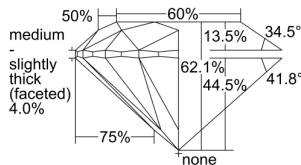

GIA®

FACSIMILE

GIA REPORT 6492307608

Verify this report at GIA.edu

GIA NATURAL DIAMOND DOSSIER®

May 10, 2024
GIA Report Number **6492307608**
Shape and Cutting Style ..... **Round Brilliant**
Measurements ..... **4.27 - 4.30 x 2.66 mm**

GRADING RESULTS

Carat Weight ..... **0.30 carat**
Color Grade ..... **D**
Clarity Grade **S11**
Cut Grade ..... **Very Good**

ADDITIONAL GRADING INFORMATION

Polish ..... **Excellent**
Symmetry ..... **Very Good**
Fluorescence ..... **None**
Clarity Characteristics ..... **Feather**
Inscription(s): **GIA 6492307608**

PROPORTIONS

Profile to actual proportions