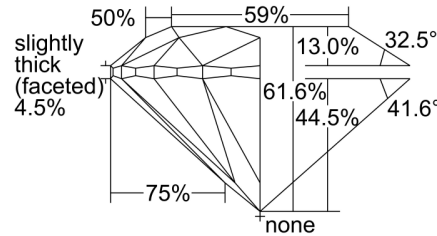

GIA NATURAL DIAMOND GRADING REPORT

March 26, 2024
GIA Report Number 6485904835
Shape and Cutting Style ..... Round Brilliant
Measurements ..... 8.34 - 8.39 x 5.16 mm

GRADING RESULTS

Carat Weight ..... 2.22 carat
Color Grade ..... G
Clarity Grade VVS2
Cut Grade ..... Excellent

ADDITIONAL GRADING INFORMATION

Polish ..... Excellent
Symmetry ..... Excellent
Fluorescence ..... None
Inscription(s): GIA 6485904835
Comments: A pinpoint is not shown.

PROPORTIONS

Profile to actual proportions