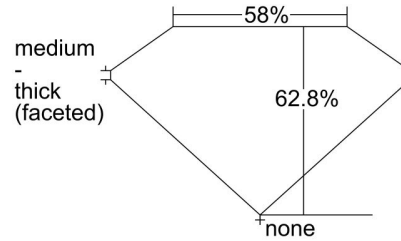

GIA NATURAL DIAMOND GRADING REPORT

March 19, 2024
GIA Report Number 6485848134
Shape and Cutting Style Pear Brilliant
Measurements 10.71 x 6.57 x 4.13 mm

GRADING RESULTS

Carat Weight 1.70 carat
Color Grade D
Clarity Grade VVS1

ADDITIONAL GRADING INFORMATION

Polish Excellent
Symmetry Very Good
Fluorescence None
Inscription(s): GIA 6485848134

Comments: Internal graining is not shown. Surface graining is not shown.

PROPORTIONS

Profile not to actual proportions

CLARITY CHARACTERISTICS

KEY TO SYMBOLS*

Feather

* Red symbols denote internal characteristics (inclusions). Green or black symbols denote external characteristics (blemishes). Diagram is an approximate representation of the diamond, and symbols shown indicate type, position, and approximate size of clarity characteristics. All clarity characteristics may not be shown. Details of finish are not shown.