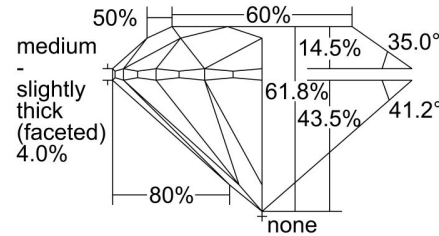

GIA NATURAL DIAMOND GRADING REPORT

February 02, 2024

GIA Report Number 6485473867

Shape and Cutting Style Round Brilliant

Measurements 7.59 - 7.64 x 4.71 mm

GRADING RESULTS

Carat Weight 1.70 carat

Color Grade J

Clarity Grade VS1

Cut Grade Excellent

ADDITIONAL GRADING INFORMATION

Polish Excellent

Symmetry Excellent

Fluorescence None

Inscription(s): GIA 6485473867

Comments: Additional clouds are not shown. Pinpoints are not shown.

PROPORTIONS

Profile to actual proportions

CLARITY CHARACTERISTICS

KEY TO SYMBOLS*

-  Cloud
-  Needle

* Red symbols denote internal characteristics (inclusions). Green or black symbols denote external characteristics (blemishes). Diagram is an approximate representation of the diamond, and symbols shown indicate type, position, and approximate size of clarity characteristics. All clarity characteristics may not be shown. Details of finish are not shown.