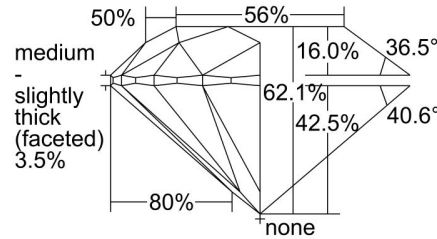

GIA NATURAL DIAMOND GRADING REPORT

March 08, 2024
GIA Report Number 6481772428
Shape and Cutting Style Round Brilliant
Measurements 8.63 - 8.67 x 5.37 mm

GRADING RESULTS

Carat Weight 2.50 carat
Color Grade E
Clarity Grade VS1
Cut Grade Excellent

ADDITIONAL GRADING INFORMATION

Polish Excellent
Symmetry Excellent
Fluorescence None
Inscription(s): GIA 6481772428
Comments: Pinpoints are not shown.

PROPORTIONS

Profile to actual proportions

CLARITY CHARACTERISTICS

KEY TO SYMBOLS*

- Crystal
- ⊗ Cloud
- ~ Feather

* Red symbols denote internal characteristics (inclusions). Green or black symbols denote external characteristics (blemishes). Diagram is an approximate representation of the diamond, and symbols shown indicate type, position, and approximate size of clarity characteristics. All clarity characteristics may not be shown. Details of finish are not shown.