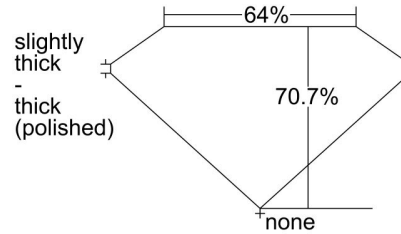

GIA NATURAL DIAMOND GRADING REPORT

November 03, 2023

GIA Report Number 6475944759

Shape and Cutting Style Emerald Cut

Measurements 10.00 x 6.65 x 4.70 mm

GRADING RESULTS

Carat Weight 3.01 carat

Color Grade K

Clarity Grade VS1

ADDITIONAL GRADING INFORMATION

Polish Excellent

Symmetry Very Good

Fluorescence None

Inscription(s): GIA 6475944759

Comments: Additional clouds, pinpoints and surface graining are not shown.

PROPORTIONS

Profile not to actual proportions

CLARITY CHARACTERISTICS

KEY TO SYMBOLS*

- Crystal
- ⊗ Cloud

GRADING SCALES

GIA COLOR SCALE		GIA CLARITY SCALE	
COLOURLESS	D	VERY VERY SLIGHTLY INCLUDED	FLAWLESS
	E		INTERNALLY FLAWLESS
	F		VVS ₁
NEAR COLOURLESS	G	VERY SLIGHTLY INCLUDED	VVS ₂
	H		VS ₁
	I		VS ₂
FAINT	J	SLIGHTLY INCLUDED	SI ₁
	K		SI ₂
	L		I ₁
VERY LIGHT	M	INCLUDED	I ₂
	N		I ₃
	O		
LIGHT	P		
	Q		
	R		
	S		
	T		
	U		
	V		
	W		
	X		
	Y		
Z			

* Red symbols denote internal characteristics (inclusions). Green or black symbols denote external characteristics (blemishes). Diagram is an approximate representation of the diamond, and symbols shown indicate type, position, and approximate size of clarity characteristics. All clarity characteristics may not be shown. Details of finish are not shown.