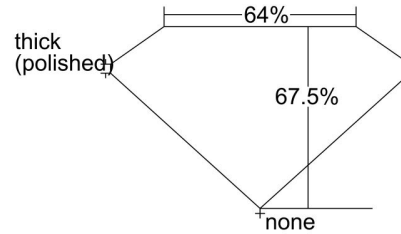

GIA NATURAL DIAMOND GRADING REPORT

October 04, 2023  
 GIA Report Number ..... 6472699485  
 Shape and Cutting Style ..... Square Emerald Cut  
 Measurements ..... 6.55 x 6.53 x 4.41 mm

GRADING RESULTS

Carat Weight ..... 1.76 carat  
 Color Grade ..... D  
 Clarity Grade ..... VVS2

Profile not to actual proportions

CLARITY CHARACTERISTICS

KEY TO SYMBOLS\*

-  Cloud
-  Pinpoint

\* Red symbols denote internal characteristics (inclusions). Green or black symbols denote external characteristics (blemishes). Diagram is an approximate representation of the diamond, and symbols shown indicate type, position, and approximate size of clarity characteristics. All clarity characteristics may not be shown. Details of finish are not shown.