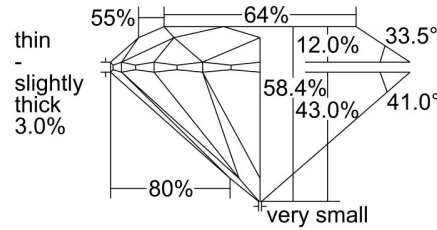

GIA NATURAL DIAMOND GRADING REPORT

April 15, 2024
GIA Report Number 6234257426
Shape and Cutting Style Round Brilliant
Measurements 9.37 - 9.49 x 5.51 mm

GRADING RESULTS

Carat Weight 3.00 carat
Color Grade K
Clarity Grade SI2
Cut Grade Very Good

ADDITIONAL GRADING INFORMATION

Polish Good
Symmetry Good
Fluorescence None
Inscription(s): GIA 6234257426

PROPORTIONS

Profile to actual proportions

CLARITY CHARACTERISTICS

KEY TO SYMBOLS*

- Feather
- Natural

* Red symbols denote internal characteristics (inclusions). Green or black symbols denote external characteristics (blemishes). Diagram is an approximate representation of the diamond, and symbols shown indicate type, position, and approximate size of clarity characteristics. All clarity characteristics may not be shown. Details of finish are not shown.