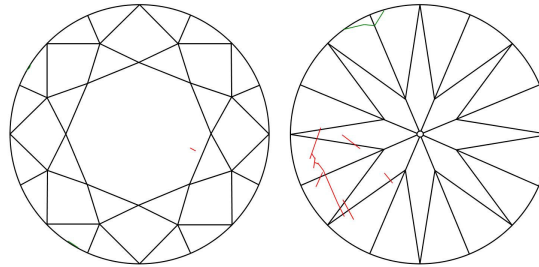

GIA NATURAL DIAMOND GRADING REPORT

April 15, 2024
GIA Report Number 6234257426
Shape and Cutting Style Round Brilliant
Measurements 9.37 - 9.49 x 5.51 mm

GRADING RESULTS

Carat Weight 3.00 carat
Color Grade K
Clarity Grade SI2
Cut Grade Very Good

ADDITIONAL GRADING INFORMATION

Polish Good
Symmetry Good
Fluorescence None
Inscription(s): GIA 6234257426

PROPORTIONS

Profile to actual proportions

CLARITY CHARACTERISTICS

KEY TO SYMBOLS*

- Feather
- Natural

* Red symbols denote internal characteristics (inclusions). Green or black symbols denote external characteristics (blemishes). Diagram is an approximate representation of the diamond, and symbols shown indicate type, position, and approximate size of clarity characteristics. All clarity characteristics may not be shown. Details of finish are not shown.