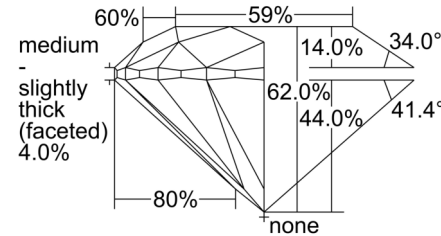

GIA NATURAL DIAMOND GRADING REPORT

September 23, 2024

GIA Report Number 6224675500

Shape and Cutting Style Round Brilliant

Measurements 12.10 - 12.17 x 7.52 mm

GRADING RESULTS

Carat Weight 6.82 carat

Color Grade L

Clarity Grade SI1

Cut Grade Excellent

ADDITIONAL GRADING INFORMATION

Polish Excellent

Symmetry Excellent

Fluorescence Strong Blue

Inscription(s): GIA 6224675500

Comments: Pinpoints are not shown.

PROPORTIONS

Profile to actual proportions

CLARITY CHARACTERISTICS

KEY TO SYMBOLS*

- Crystal

* Red symbols denote internal characteristics (inclusions). Green or black symbols denote external characteristics (blemishes). Diagram is an approximate representation of the diamond, and symbols shown indicate type, position, and approximate size of clarity characteristics. All clarity characteristics may not be shown. Details of finish are not shown.