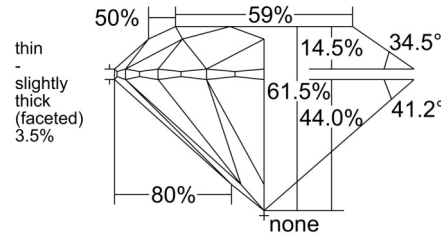

GIA REPORT
5516023884

Verify this report at GIA.edu

FACSIMILE

This is a digital representation of the original GIA Report. This representation might not be accepted in lieu of the original GIA Report in certain circumstances. The original GIA Report includes certain security features which are not reproducible on this facsimile.

GIA NATURAL DIAMOND GRADING REPORT

January 22, 2025
GIA Report Number 5516023884
Shape and Cutting Style ..... Round Brilliant
Measurements ..... 6.60 - 6.64 x 4.07 mm

GRADING RESULTS

Carat Weight ..... 1.09 carat
Color Grade ..... H
Clarity Grade ..... Internally Flawless
Cut Grade ..... Excellent

ADDITIONAL GRADING INFORMATION

Polish ..... Excellent
Symmetry ..... Excellent
Fluorescence ..... None
Inscription(s): GIA 5516023884

Comments: Surface graining is not shown. Minor details of polish are not shown.

PROPORTIONS

Profile to actual proportions