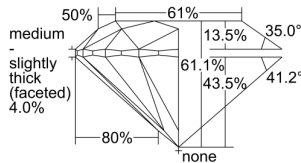

GIA®

FACSIMILE

GIA REPORT 5473207607

Verify this report at GIA.edu

GIA NATURAL DIAMOND DOSSIER®

July 28, 2023
GIA Report Number 5473207607
Shape and Cutting Style ..... Round Brilliant
Measurements ..... 5.68 - 5.72 x 3.48 mm

GRADING RESULTS

Carat Weight ..... 0.70 carat
Color Grade ..... E
Clarity Grade VVS1
Cut Grade ..... Excellent

ADDITIONAL GRADING INFORMATION

Polish ..... Excellent
Symmetry ..... Excellent
Fluorescence ..... Faint
Clarity Characteristics ..... Pinpoint
Inscription(s): GIA 5473207607

PROPORTIONS

Profile to actual proportions

GRADING SCALES

GIA COLOR SCALE	GIA CLARITY SCALE	GIA CUT SCALE	
D	FLAWLESS	EXCELLENT	
E	INTERNALLY FLAWLESS		
F		VVS₁	VERY GOOD
G	VVS₂		
H	VS₁	GOOD	
I	VS₂		
J	SI₁	FAIR	
K	SI₂		
L	I₁	POOR	
M	I₂		
N	I₃		
O			
P			
Q			
R			
S			
T			
U			
V			
W			
X			
Y			
Z