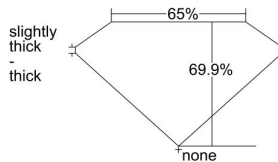

GIA®

FACSIMILE

GIA REPORT 5416635659

Verify this report at GIA.edu

GIA NATURAL DIAMOND DOSSIER®

December 13, 2021
GIA Report Number 5416635659
Shape and Cutting Style ..... Square Emerald Cut
Measurements ..... 5.25 x 5.16 x 3.61 mm

GRADING RESULTS

Carat Weight ..... 0.90 carat
Color Grade ..... J
Clarity Grade VS1

ADDITIONAL GRADING INFORMATION

Polish ..... Excellent
Symmetry ..... Excellent
Fluorescence ..... None
Clarity Characteristics ..... Crystal, Cloud, Needle, Pinpoint
Inscription(s): GIA 5416635659

PROPORTIONS

Profile not to actual proportions

GRADING SCALES

GIA COLOR SCALE		GIA CLARITY SCALE			
COLORLESS	D	VERY VERY SLIGHTLY INCLUDED	FLAWLESS		
	E		INTERNALLY FLAWLESS		
	F	VERY SLIGHTLY INCLUDED	VVS₁		
	G		VVS₂		
	H		VS₁		
	NEAR COLORLESS	I	SLIGHTLY INCLUDED	VS₂	
		J		SI₁	
		FAINT	K	INCLUDED	SI₂
			L		I₁
			M		I₂
VERT LIGHT	N	LIGHT	I₃		
	O				
	P				
	Q				
	R