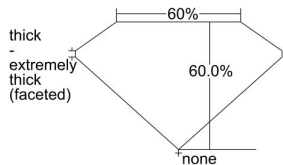

GIA®

FACSIMILE

GIA REPORT 5406087375

Verify this report at GIA.edu

GIA NATURAL DIAMOND DOSSIER®

August 26, 2021
GIA Report Number 5406087375
Shape and Cutting Style ..... Heart Brilliant
Measurements ..... 5.48 x 6.22 x 3.73 mm

GRADING RESULTS

Carat Weight ..... 0.76 carat
Color Grade ..... D
Clarity Grade SI1

ADDITIONAL GRADING INFORMATION

Polish ..... Excellent
Symmetry ..... Very Good
Fluorescence ..... Faint
Clarity Characteristics ..... Twinning Wisp
Inscription(s): GIA 5406087375

PROPORTIONS

Profile not to actual proportions

GRADING SCALES

GIA COLOR SCALE		GIA CLARITY SCALE			
COLORLESS	D	VERY VERY SLIGHTLY INCLUDED	FLAWLESS		
	E		INTERNALLY FLAWLESS		
	F	VERY SLIGHTLY INCLUDED	VVS₁		
	G		VVS₂		
	H		VS₁		
	NEAR COLORLESS	I	SLIGHTLY INCLUDED	VS₂	
		J		SI₁	
		FAINT	K	INCLUDED	SI₂
			L		I₁
			M		I₂
VERT LIGHT	N	INCLUDED	I₃		
	O				
	P				
	Q				
	R				
LIGHT	S				
	T				
	U				
	V				
	W				
X					
Y					
Z