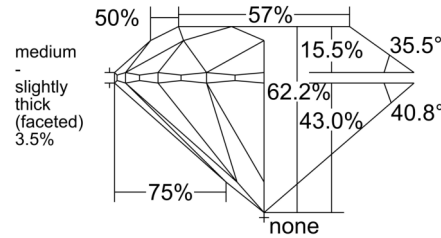

GIA NATURAL DIAMOND GRADING REPORT

January 06, 2025

GIA Report Number 5232476508

Shape and Cutting Style Round Brilliant

Measurements 8.86 - 8.90 x 5.53 mm

GRADING RESULTS

Carat Weight 2.70 carat

Color Grade D

PROPORTIONS

CLARITY CHARACTERISTICS

KEY TO SYMBOLS*

- Pinpoint

* Red symbols denote internal characteristics (inclusions). Green or black symbols denote external characteristics (blemishes). Diagram is an approximate representation of the diamond, and symbols shown indicate type, position, and approximate size of clarity characteristics. All clarity characteristics may not be shown. Details of finish are not shown.