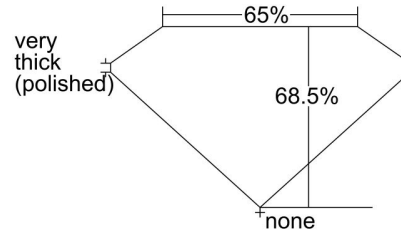

GIA NATURAL DIAMOND GRADING REPORT

January 09, 2024
 GIA Report Number 3485213273
 Shape and Cutting Style Square Emerald Cut
 Measurements 7.81 x 7.68 x 5.26 mm

GRADING RESULTS

Carat Weight 3.01 carat
 Color Grade F
 Clarity Grade VS1

ADDITIONAL GRADING INFORMATION

Polish Excellent
 Symmetry Excellent
 Fluorescence Faint
 Inscription(s): GIA 3485213273
 Comments: Additional pinpoints are not shown.

PROPORTIONS

Profile not to actual proportions

CLARITY CHARACTERISTICS

KEY TO SYMBOLS*

- Crystal
- Pinpoint
- ☉ Cloud

* Red symbols denote internal characteristics (inclusions). Green or black symbols denote external characteristics (blemishes). Diagram is an approximate representation of the diamond, and symbols shown indicate type, position, and approximate size of clarity characteristics. All clarity characteristics may not be shown. Details of finish are not shown.