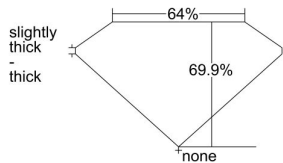

GIA®

FACSIMILE

GIA REPORT 3415782343

Verify this report at GIA.edu

GIA NATURAL DIAMOND DOSSIER®

December 27, 2021
GIA Report Number **3415782343**
Shape and Cutting Style ..... **Square Emerald Cut**
Measurements ..... **5.18 x 5.08 x 3.55 mm**

GRADING RESULTS

Carat Weight ..... **0.90 carat**
Color Grade ..... **E**
Clarity Grade **VS1**

ADDITIONAL GRADING INFORMATION

Polish ..... **Excellent**
Symmetry ..... **Excellent**
Fluorescence ..... **Faint**
Clarity Characteristics..... **Crystal, Cloud, Pinpoint, Needle**
Inscription(s): **GIA 3415782343**

PROPORTIONS

Profile not to actual proportions

GRADING SCALES

GIA COLOR SCALE		GIA CLARITY SCALE			
COLORLESS	D	VERY VERY SLIGHTLY INCLUDED	FLAWLESS		
	E		INTERNALLY FLAWLESS		
	F	VERY SLIGHTLY INCLUDED	VVS₁		
	G		VVS₂		
	H		VS₁		
	NEAR COLORLESS	I	SLIGHTLY INCLUDED	VS₂	
		J		SI₁	
		FAINT	K	INCLUDED	SI₂
			L		I₁
			M		I₂
VERT LIGHT	N	LIGHT	I₃		
	O				
	P				
	Q				
	R