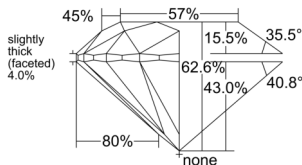

GIA®

FACSIMILE

GIA REPORT 2517116481

Verify this report at GIA.edu

GIA NATURAL DIAMOND DOSSIER®

January 02, 2025
GIA Report Number 2517116481
Shape and Cutting Style ..... Round Brilliant
Measurements ..... 5.81 - 5.85 x 3.65 mm

GRADING RESULTS

Carat Weight ..... 0.77 carat
Color Grade ..... G
Clarity Grade VS2
Cut Grade ..... Excellent

ADDITIONAL GRADING INFORMATION

Polish ..... Excellent
Symmetry ..... Excellent
Fluorescence ..... Faint
Clarity Characteristics ..... Cloud, Crystal
Inscription(s): GIA 2517116481

PROPORTIONS

Profile to actual proportions