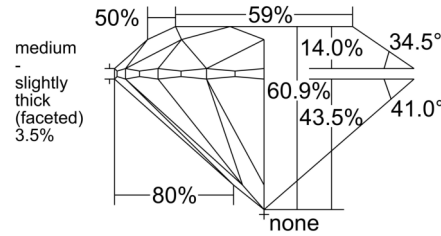

GIA NATURAL DIAMOND GRADING REPORT

February 04, 2025

GIA Report Number 2516298692

Shape and Cutting Style Round Brilliant

Measurements 8.45 - 8.50 x 5.17 mm

GRADING RESULTS

Carat Weight 2.29 carat

Color Grade D

PROPORTIONS

Profile to actual proportions

CLARITY CHARACTERISTICS

KEY TO SYMBOLS*

- Pinpoint
- ~ Feather

* Red symbols denote internal characteristics (inclusions). Green or black symbols denote external characteristics (blemishes). Diagram is an approximate representation of the diamond, and symbols shown indicate type, position, and approximate size of clarity characteristics. All clarity characteristics may not be shown. Details of finish are not shown.