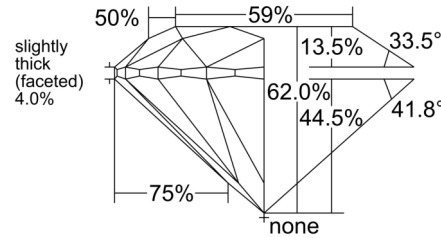

GIA NATURAL DIAMOND GRADING REPORT

January 13, 2025
GIA Report Number 2516178733
Shape and Cutting Style ..... Round Brilliant
Measurements ..... 8.65 - 8.72 x 5.38 mm

GRADING RESULTS

Carat Weight ..... 2.51 carat
Color Grade ..... D
Clarity Grade VS2
Cut Grade ..... Excellent

ADDITIONAL GRADING INFORMATION

Polish ..... Excellent
Symmetry ..... Excellent
Fluorescence ..... None
Inscription(s): GIA 2516178733
Comments: Pinpoints are not shown.

PROPORTIONS

Profile to actual proportions