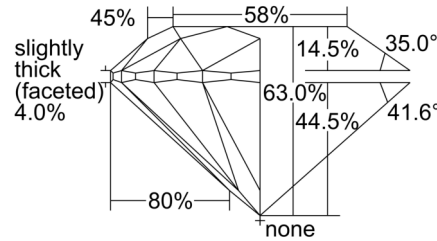

GIA REPORT
2508245998

Verify this report at GIA.edu

FACSIMILE

This is a digital representation of the original GIA Report. This representation might not be accepted in lieu of the original GIA Report in certain circumstances. The original GIA Report includes certain security features which are not reproducible on this facsimile.

GIA NATURAL DIAMOND GRADING REPORT

August 26, 2024
GIA Report Number 2508245998
Shape and Cutting Style ..... Round Brilliant
Measurements ..... 7.56 - 7.61 x 4.78 mm

GRADING RESULTS

Carat Weight ..... 1.70 carat
Color Grade ..... F
Clarity Grade VS1
Cut Grade ..... Excellent

ADDITIONAL GRADING INFORMATION

Polish ..... Excellent
Symmetry ..... Excellent
Fluorescence ..... None
Inscription(s): GIA 2508245998
Comments: Pinpoints are not shown.

PROPORTIONS

Profile to actual proportions